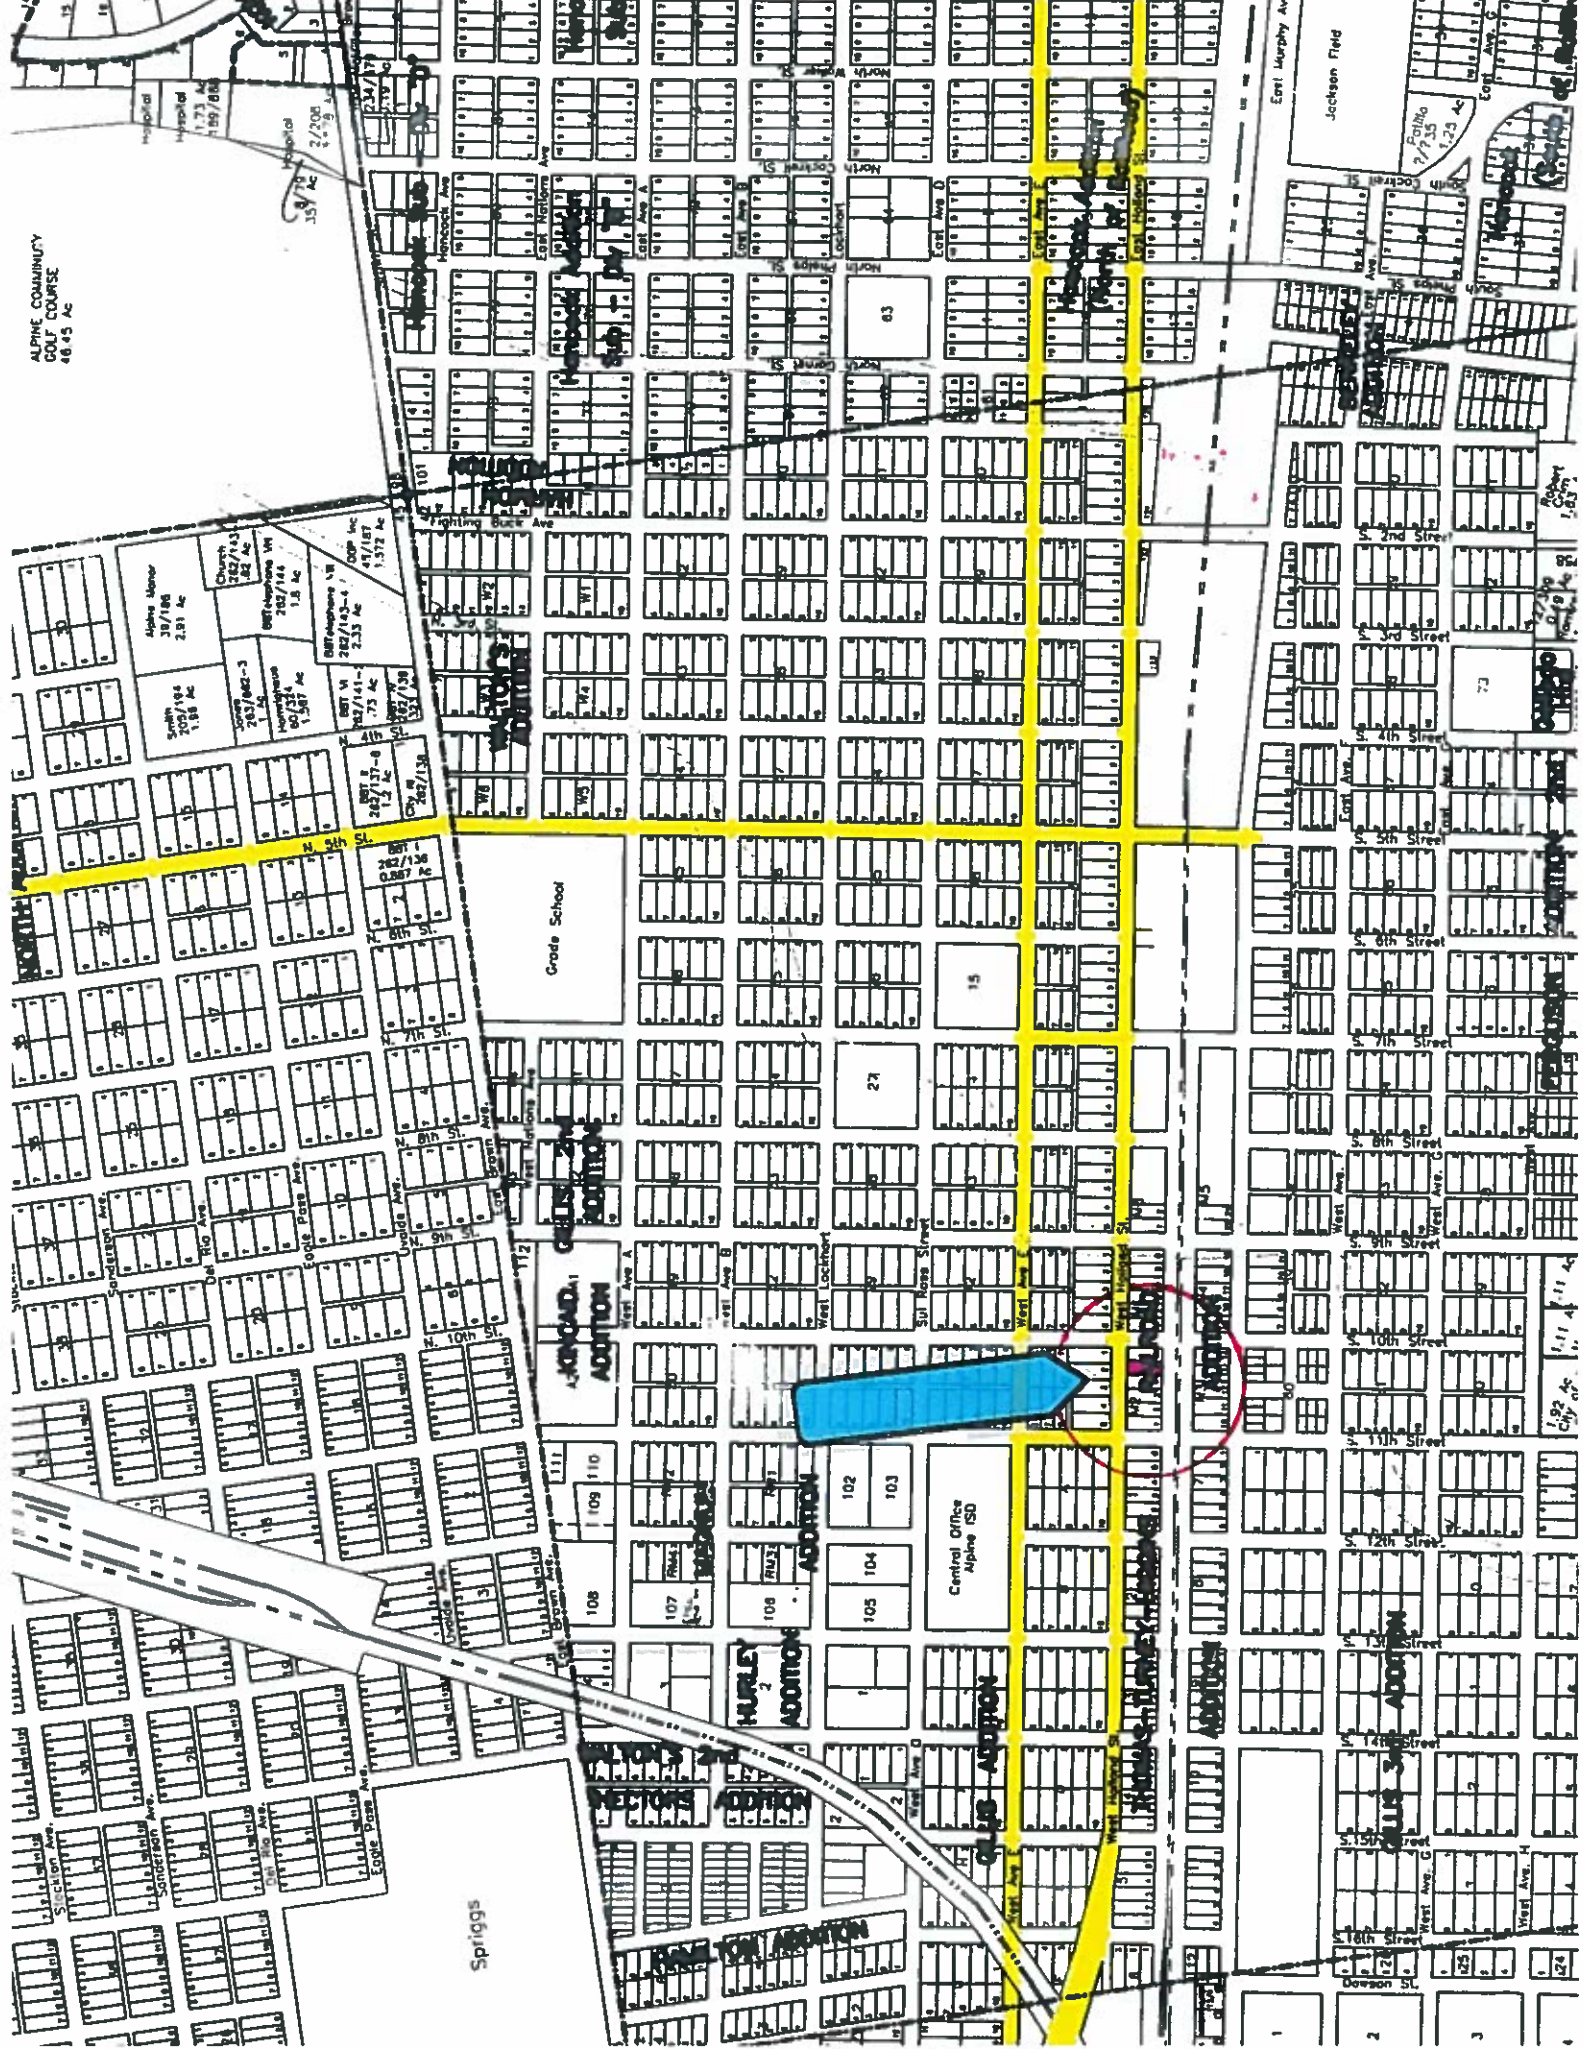

ALPINE COMMUNITY GOLF COURSE
46.45 Ac

East Murphy Av
Jackson Field

Field
7.735
1.23 Ac

63

Alpha Manor
39/185
2.91 Ac
Church
202/113
.82 Ac
BRT Telephone Vn
202/144
1.8 Ac
BRT Telephone Vn
282/103-4
49/187 Ac
1.572 Ac
COP INC
282/103-4
1.572 Ac

Grade School

15

27

Spriggs

Central Office
Alpine ISD

Dowson St